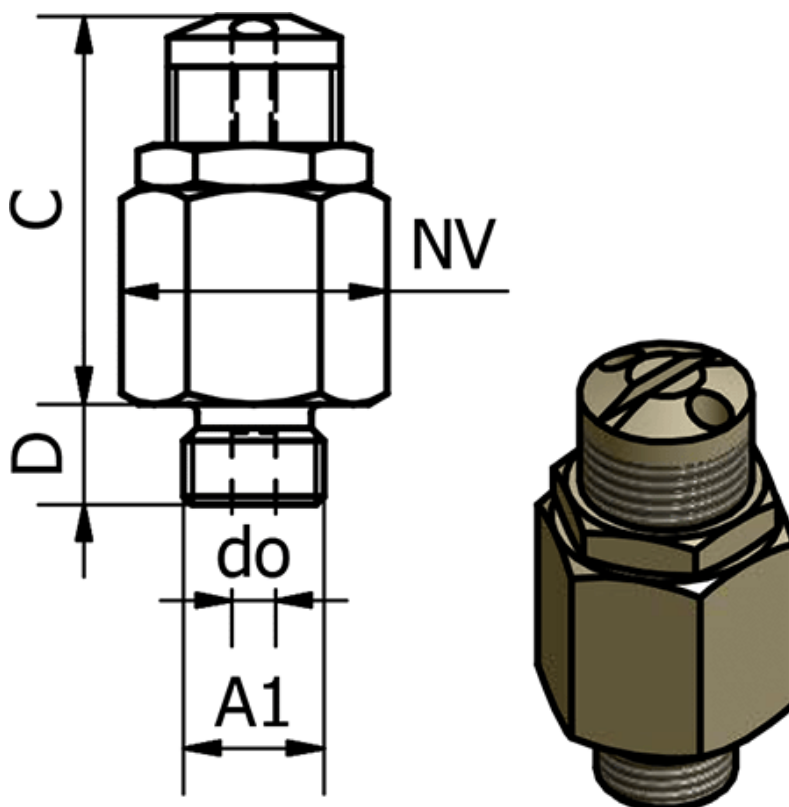

Data Sheet

Article number: 58621823ES

Description: Mini safety valve 218.23-ES, - G 1/4"

Measures

C	= 27
D	= 7
do	= 3
NV	= 16
Set pressure	= 6 - 12 bar
Thread A1	= G 1/4"